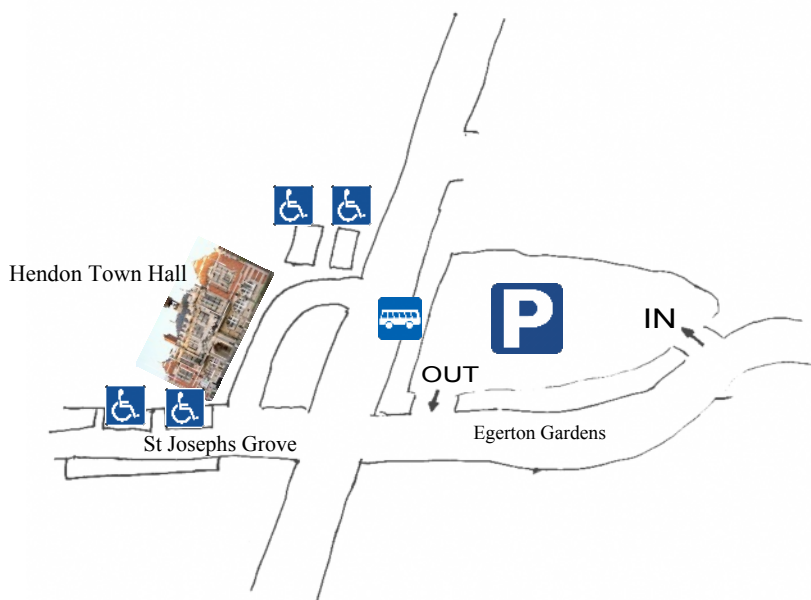

Dementia Club UK

Caring for the Community

Sponsored by Saracens

HENDON TOWN HALL & DIRECTIONS

The Burroughs, Hendon, London, NW4 4AX

By Bus

Buses 143, 183 and 326 provide a direct service from Hendon Central Archway, Golders Green and Barnet to the town hall.

Private Car Park

A private car park is situated opposite the town hall. The car park barrier will be open from 1:15pm to 2:30pm to Dementia Club UK members. There is additional parking in St Josephs Grove and Egerton Gardens.

Dementia Club UK

Caring for the Community

Sponsored by Saracens

Hendon Town Hall

(c) Steve Cadman, steve@stevecadman.me.uk, Creative Commons Attribution-Sharealike v2.0

Accessibility

Hendon Central Underground station and Hendon Town Hall are both fully accessible. There are two available disabled parking bays located 235 metres from the entrance.